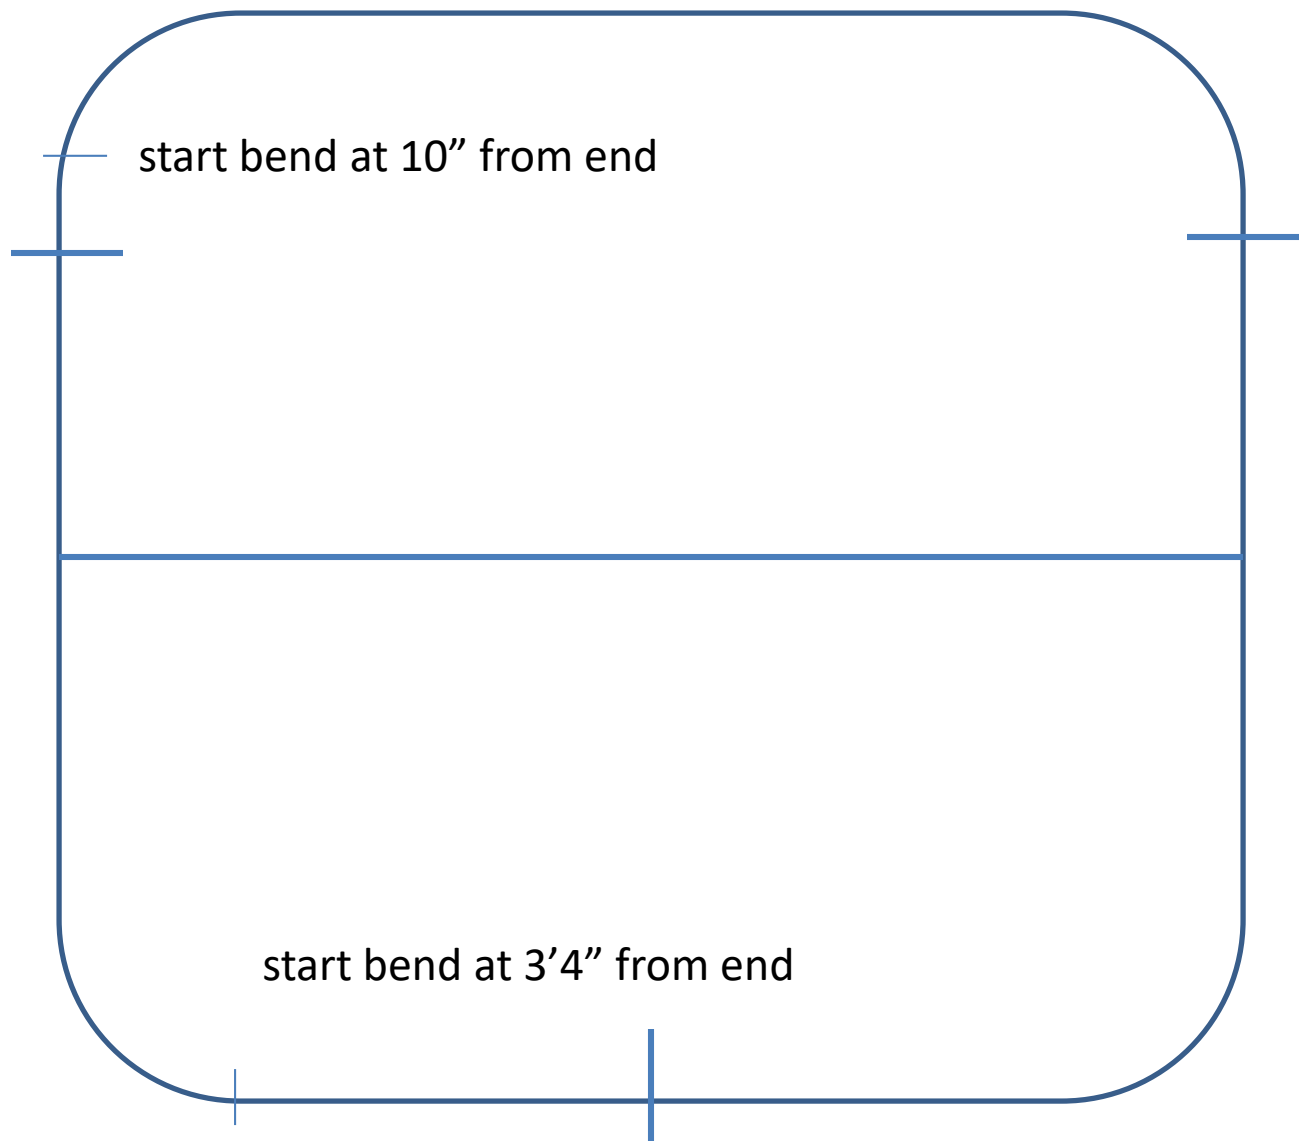

1'3"

start bend at 10" from end

6'3"

start bend at 3'4" from end

½ inch steel conduit

Clear polycarbonate panel

7.5 ft

8 ft