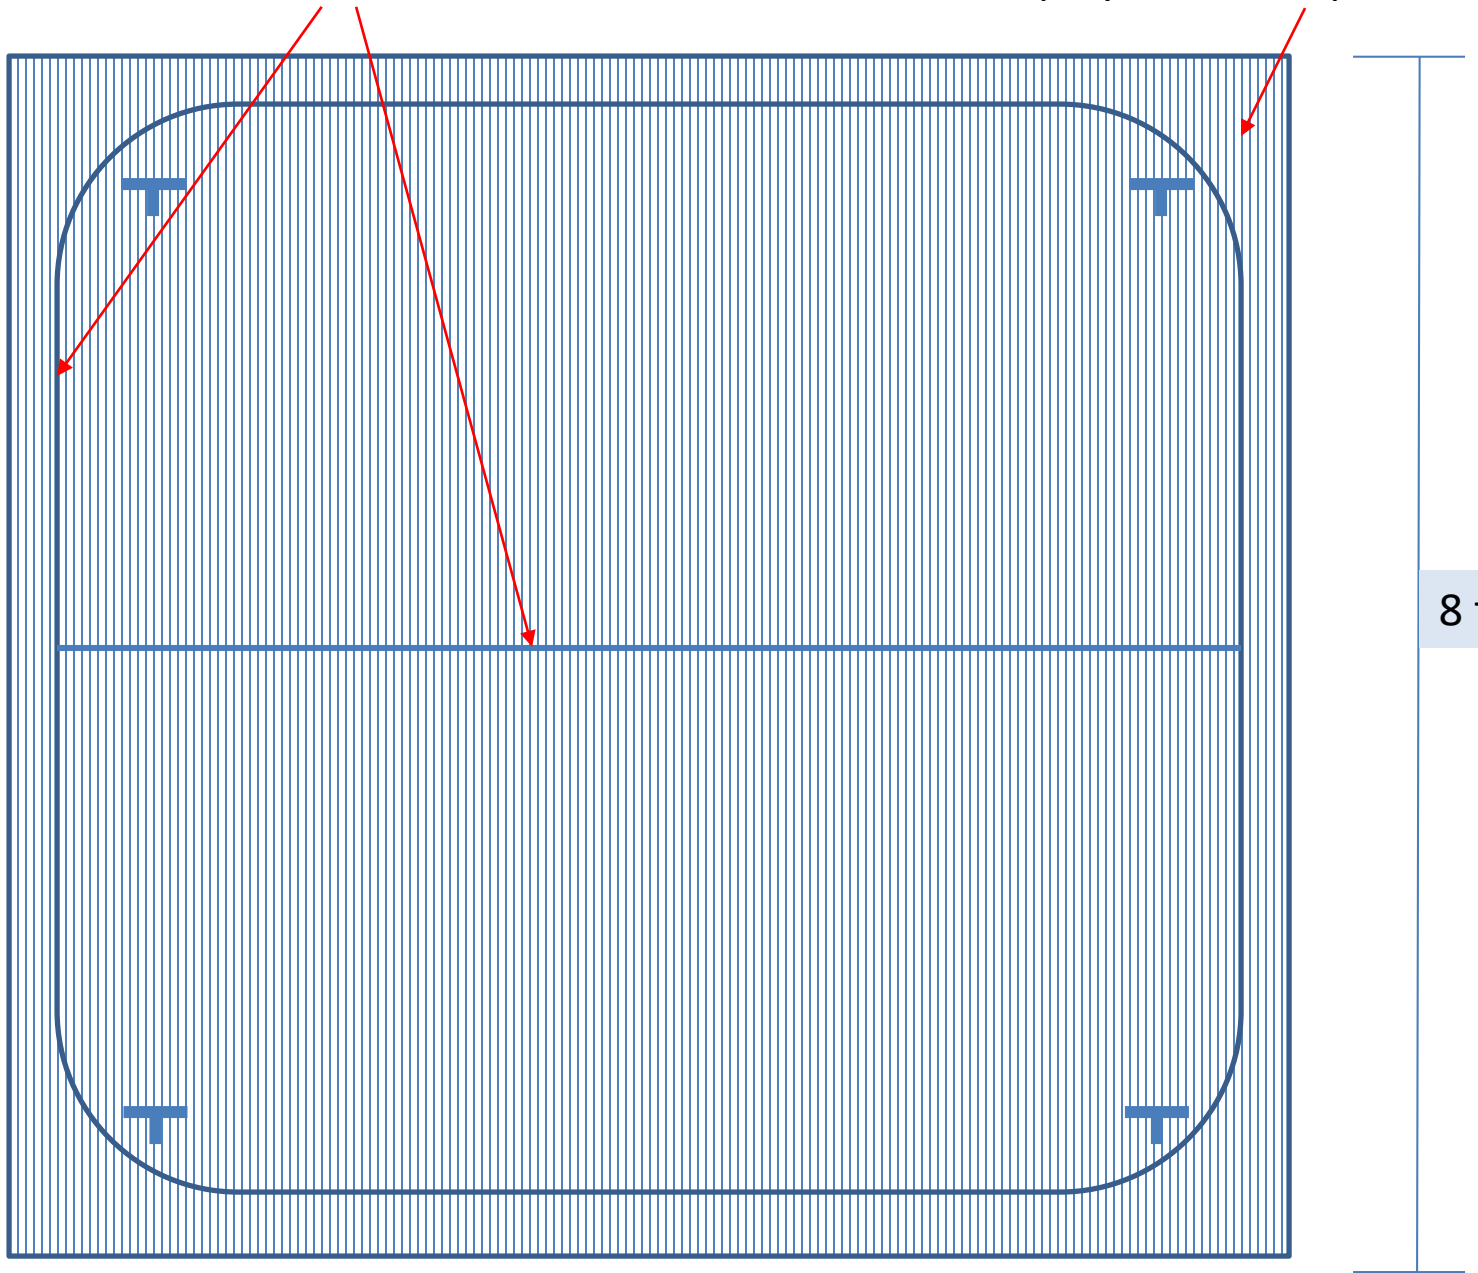

1'3"

start bend at 10" from end

6'3"

start bend at 3'4" from end

½ inch steel conduit

Clear polycarbonate panel

7.5 ft

8 ft

Fence posts